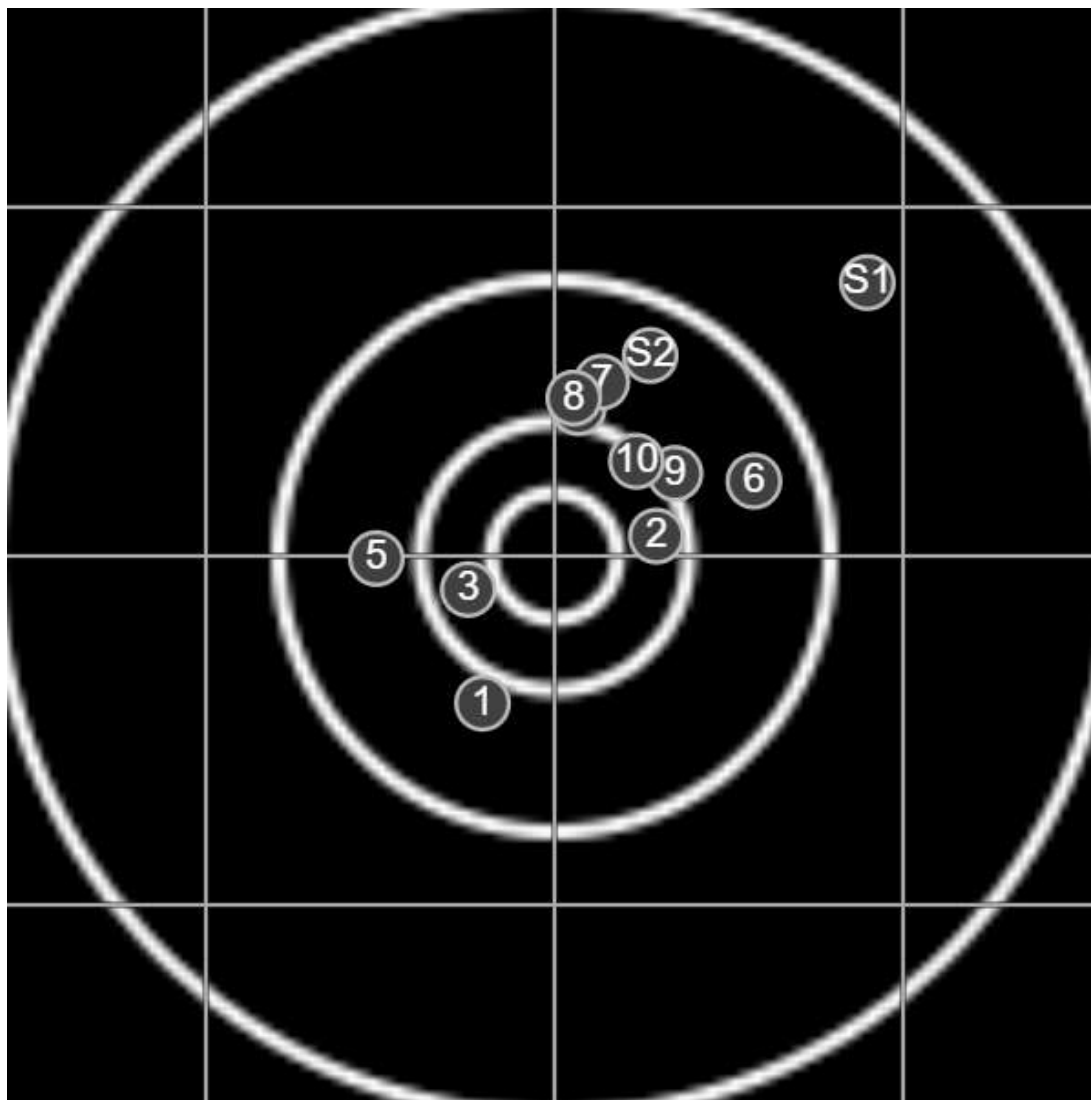

**SILVER
MOUNTAIN
TARGETS**
Made in Canada

true
5/30/2026
1:56:04 PM

BRC Club Shoot
Series 1
300 yards

BRC T4 [-55]
AU-300y

Group: 88.4 mm
(86.6w x 73.6h)

(F)

Shooter
Colin Howell[m10]

55.0

FINAL
v: 2403, sd: 20.9

#	fps	score
10	2394	6
9	2380	6
8	2410	5
7	2408	5
6	2404	5
5	2416	5
4	2449	6
3	2395	6
2	2406	6
1	2367	5
S2	2370	(5)
S1	2374	(4)

**SILVER
MOUNTAIN
TARGETS**
Made in Canada

true
5/30/2026
2:39:47 PM